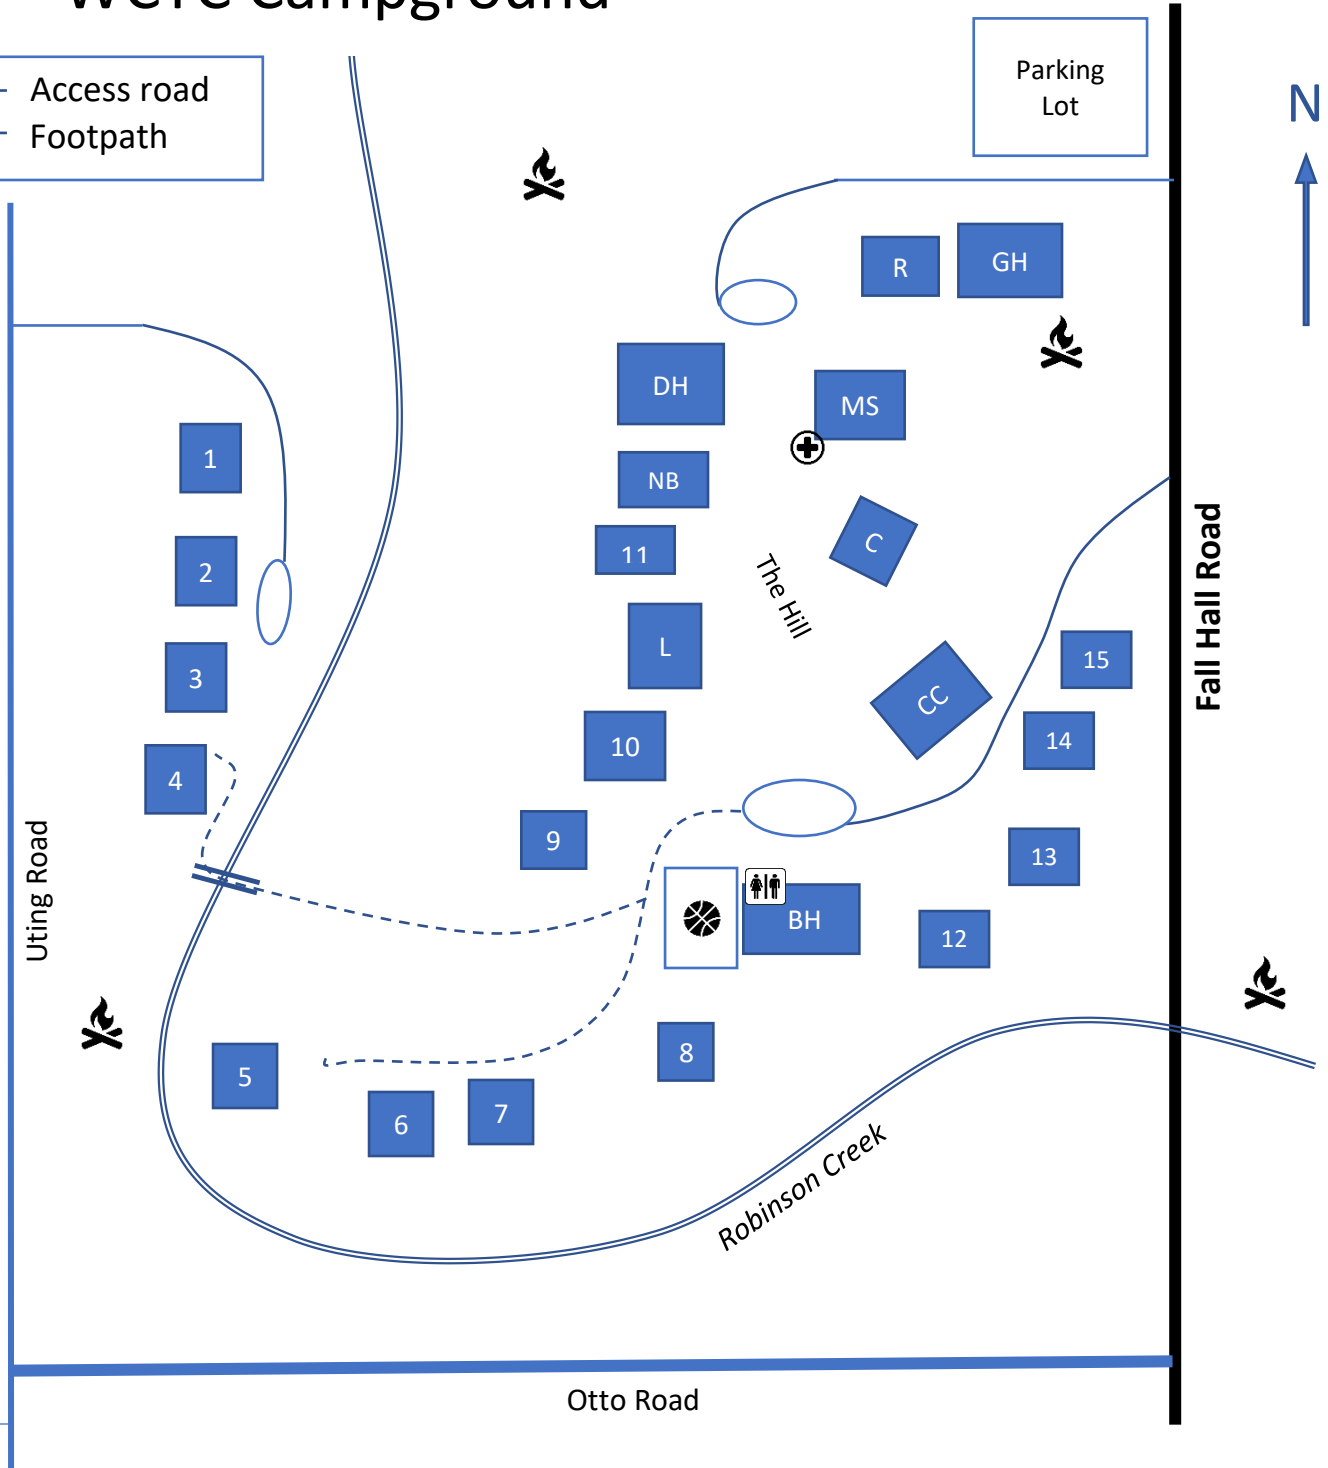

WCYC Campground

- GH Great Hall
- R Residence
- DH Dining Hall
- MS Mack Shack
- C Canteen
- CC Craft Cabin
- NB Nature Bldg
- L Lodge

- 1 Cliffside
- 2 Sleepy Hollow
- 3 Tall Timbers
- 4 Glencrest
- 5 Birds Nest
- 6 Dreamland
- 7 Lullabye
- 8 Sunny Dusk

- 9 Windsong
- 10 Merry Breezes
- 11 Staff Cabin
- 12 Pines
- 13 Whispering Falls
- 14 Squeeze In
- 15 Squeeze Out